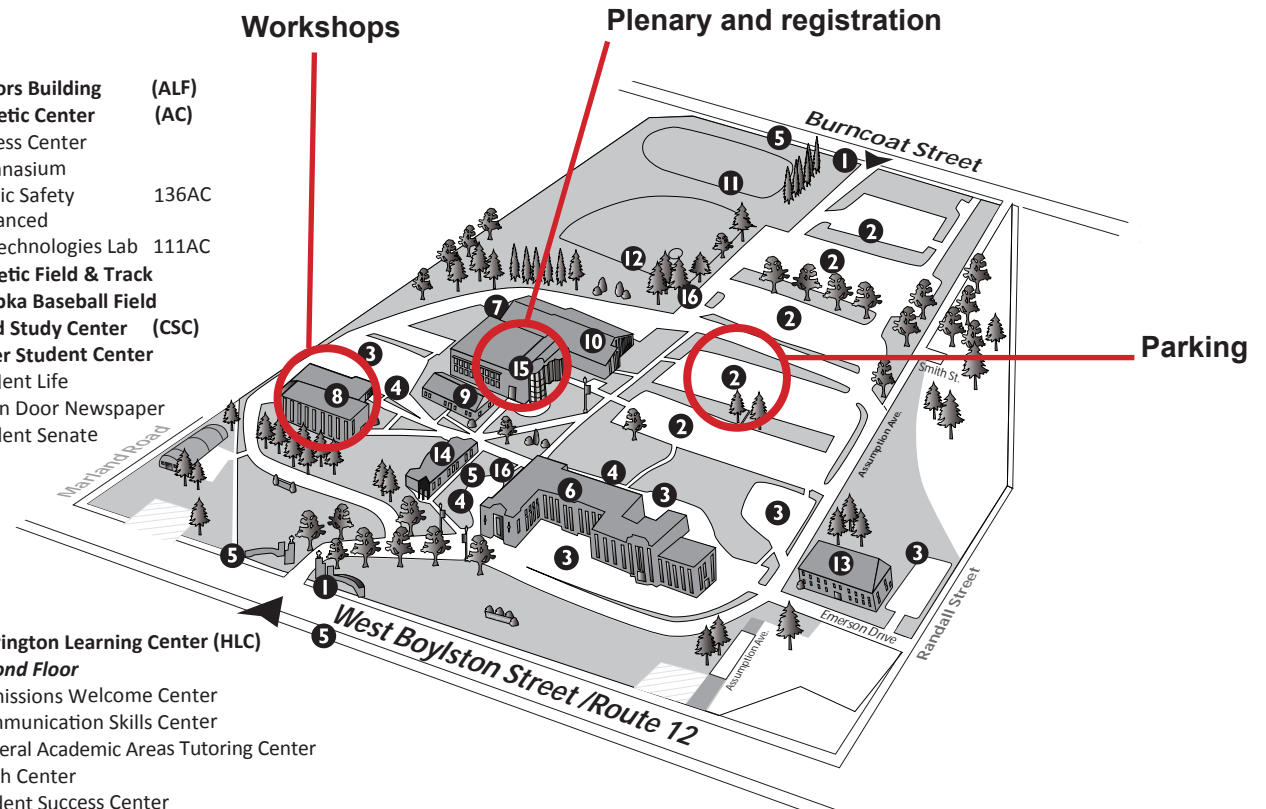

- 1. Entrance
- 2. Student Parking
- 3. Faculty & Staff Parking
- 4. Handicapped Parking
- 5. Bus Stop Location
- 6. Administration Building (A)
  - Lower Level**
  - Academic Advising & Placement Testing 61A, 355A
  - Bookstore Lower Level – A
  - Business Office B07A
  - Cafeteria Lower Lower Level – A
  - High School Equivalency Testing B58A
  - Payment Center 65A
  - Help Desk 67A
  - First Floor**
  - Assistant Dean of Students 383A
  - Counseling 162A
  - Veteran Affairs Office 125A
  - Dental Hygiene Clinic 126A
  - Financial Aid 165A
  - President’s Office 132A
  - Registrar 152A
  - TRiO Student Support Svcs 170A
  - VP of Academic Affairs 103A
  - VP of Strategic Enrollment Management & Student Engagement 133A
  - Second Floor**
  - Disability Services 246A
  - Human Resources 222A
  - Student Employment & Transfer Center 272A
  - Third Floor**
  - Dean of Students 365A
  - Harrington Academic Computing Center 379A
- 7. Public Safety (AC) 136AC
- 8. Surprenant Building (S)
  - Gateway to College 005S
  - Computer Systems Engineering Technology Labs 213S
  - Hebert Auditorium

- 9. Ahlfors Building (ALF)
- 10. Athletic Center (AC)
  - Fitness Center
  - Gymnasium
  - Public Safety 136AC
  - Advanced Technologies Lab 111AC
- 11. Athletic Field & Track
- 12. Chupka Baseball Field
- 13. Child Study Center (CSC)
- 14. Fuller Student Center
  - Student Life
  - Open Door Newspaper
  - Student Senate

- 15. Harrington Learning Center (HLC)
  - Second Floor**
  - Admissions Welcome Center
  - Communication Skills Center
  - General Academic Areas Tutoring Center
  - Math Center
  - Student Success Center
  - Third Floor**
  - Alden Library

- 16. Visitor Parking

Class Locations	
A - Administration Building	CSC - Child Study Center
ALF - Ahlfors Building	HLC - Harrington Learning Center
AC - Athletic Center	S - Surprenant Building
D - Healthcare and Workforce Development Center	