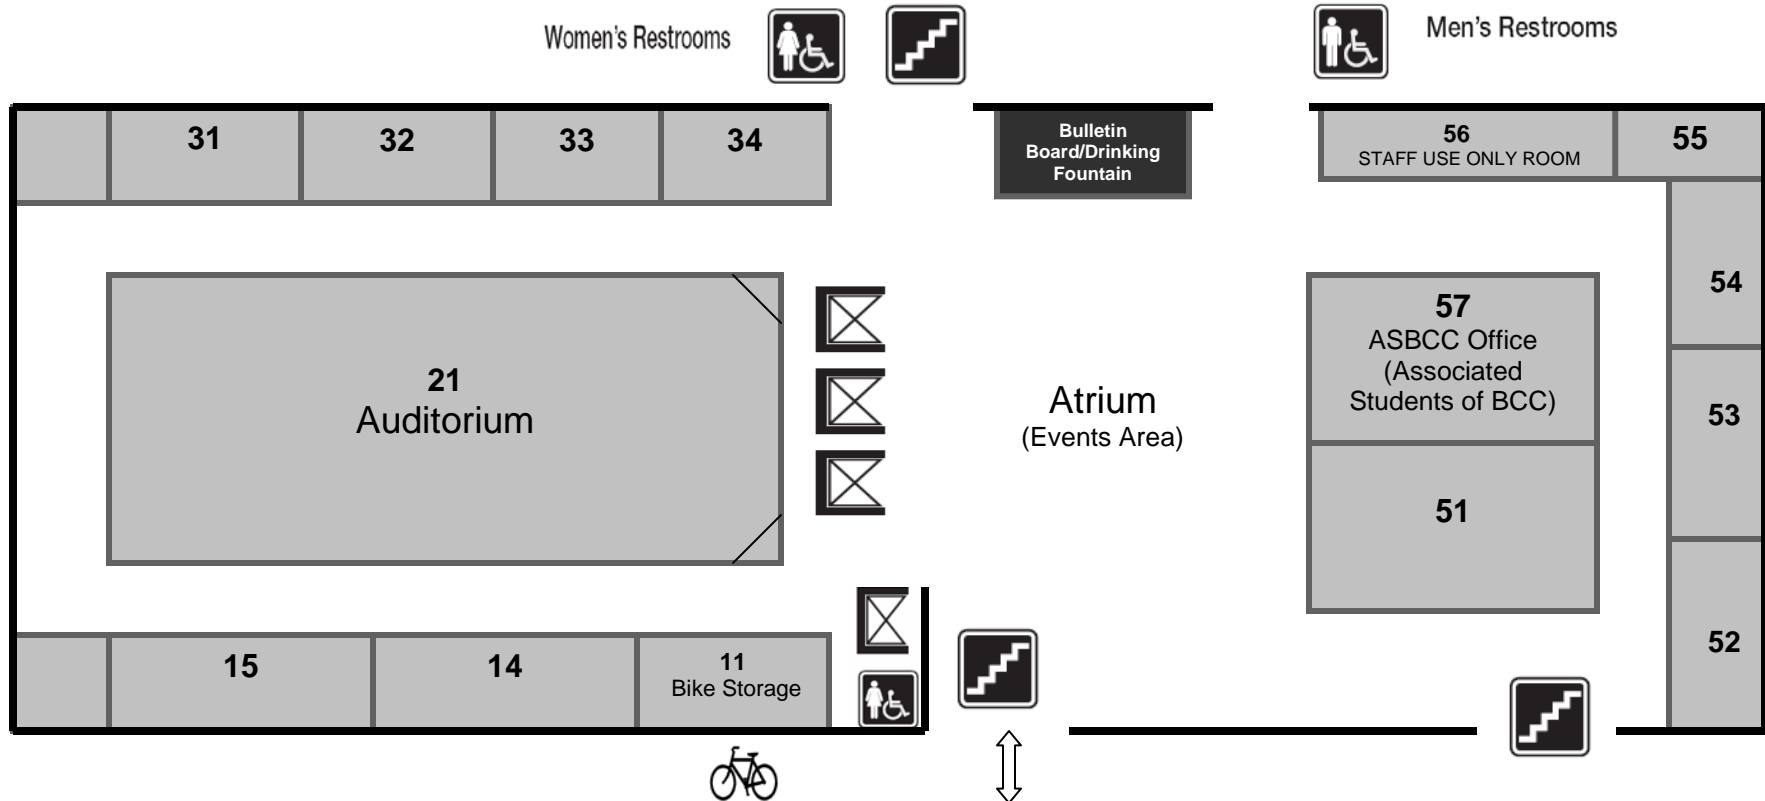

BERKELEY CITY COLLEGE
 2050 Center Street
 Berkeley, Ca 94704
 (510) 981-2800
 www.berkeley.peralta.edu

Basement Level - Campus Map

MAP IS NOT TO SCALE

Basement Level Information:

- Associated Students of BCC (ASBCC), Room 57
- Atrium, area where many events occur
- Auditorium, Room 21
- Classroom locations are Room 14 to 55
- There is Bicycle Storage in Room 11.
- Students must use the elevator at the Main Lobby Entrance/Street level, to transport their bicycles to the basement level bicycle storage room.

The Auditorium and the Atrium area is where most campus events occur.

Map Key

- Women's Restrooms
- Men's Restrooms
- Elevators
- Stairwell
- Bicycle Storage